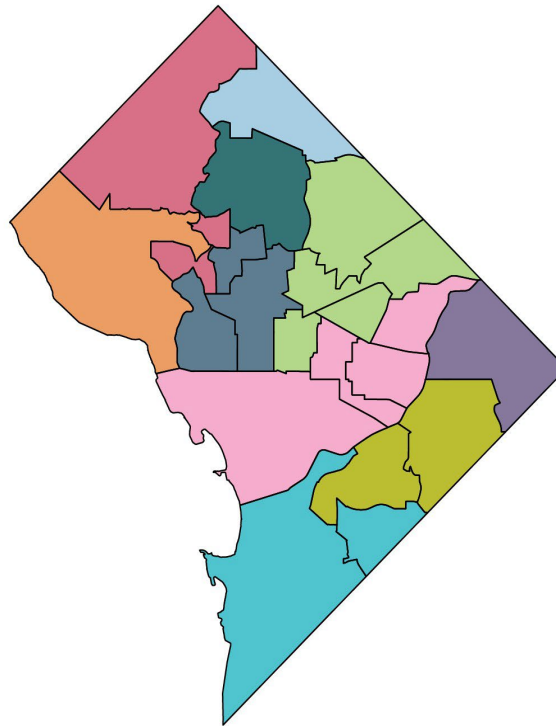

# 2023 Boundary and Student Assignment Study Supplement

Current DCPS schools of right for SY2023-24  
Elementary, Middle, High

# DCPS School Boundaries SY23-24

Since the implementation of the 2014 recommendations, geographic boundaries (also referred to as “attendance zones”) are cleanly nested from ES to MS to HS.

**Elementary School**

**Middle School**

**High School**

View these boundaries on DC Open Data: [Elementary](#) [Middle](#) [High](#)