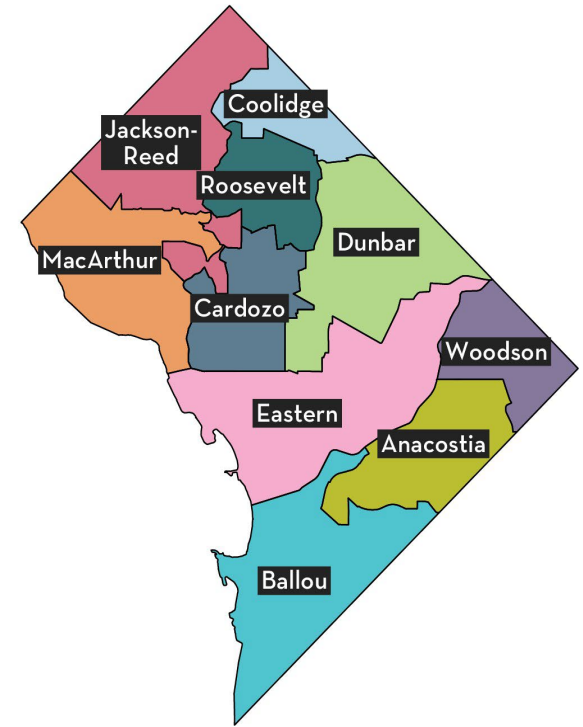

# 2023 Boundary and Student Assignment Study Supplement

Current DCPS schools of right for SY2023-24  
Elementary, Middle, High

# DCPS School Boundaries SY23-24

Since the implementation of the 2014 recommendations, geographic boundaries (also referred to as “attendance zones”) are cleanly nested from ES to MS to HS.

**Elementary School**

**Middle School**

**High School**

View these boundaries on DC Open Data: [Elementary](#) [Middle](#) [High](#)