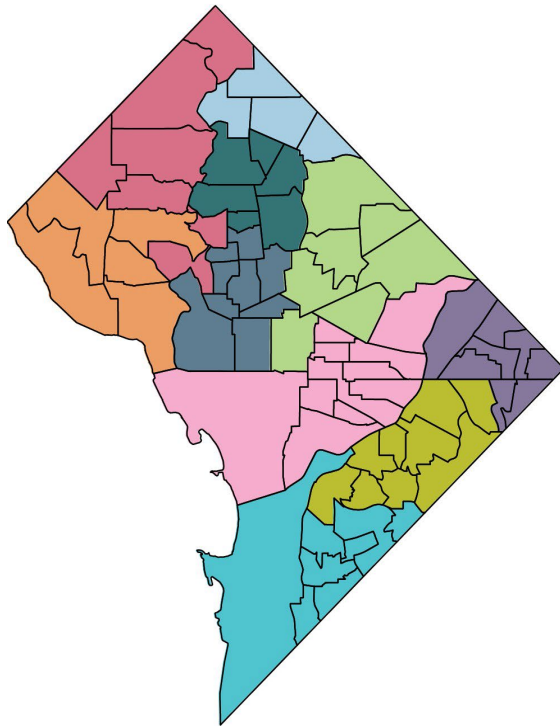

# 2023 Boundary and Student Assignment Study Supplement

Current DCPS schools of right for SY2023-24  
Elementary, Middle, High

# DCPS School Boundaries SY23-24

Since the implementation of the 2014 recommendations, geographic boundaries (also referred to as “attendance zones”) are cleanly nested from ES to MS to HS.

**Elementary School**

**Middle School**

**High School**

View these boundaries on DC Open Data: [Elementary](#) [Middle](#) [High](#)