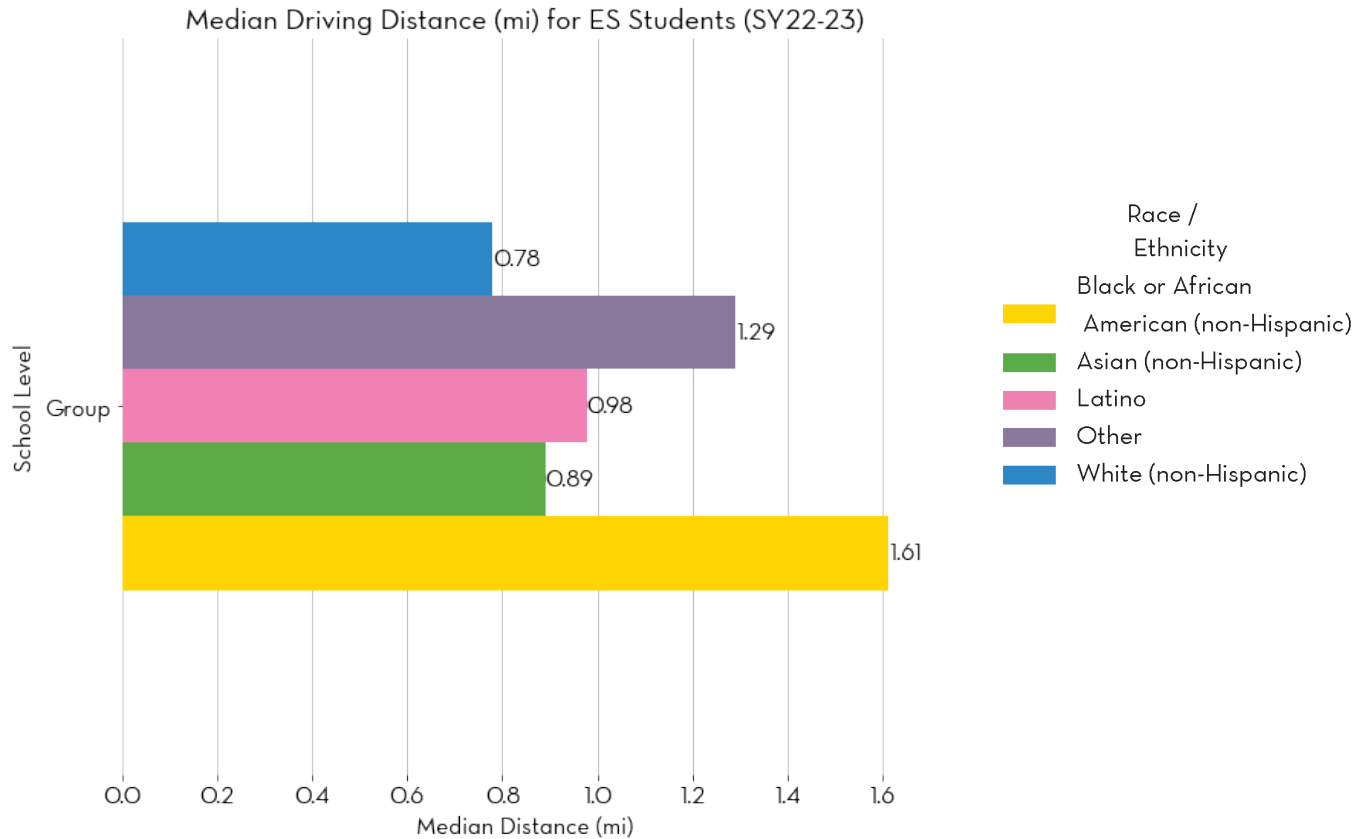

2023 Boundary and Student Assignment Study Supplement

Distance to School

Median Drive Distance by Sector over Time

[Explore this information on EdScape's Distance to School page.](#)

Median Driving Distance by Sector and Grade Band (SY22-23)

[Explore this information on EdScape's Distance to School page.](#)

Median Driving Distance by Sector and Student Ward (SY22-23)

Explore this information on EdScape's [Distance to School](#) page.

Median Driving Distance by Elementary Student Race/Ethnicity

Distance by race/ethnicity and accountability framework scores