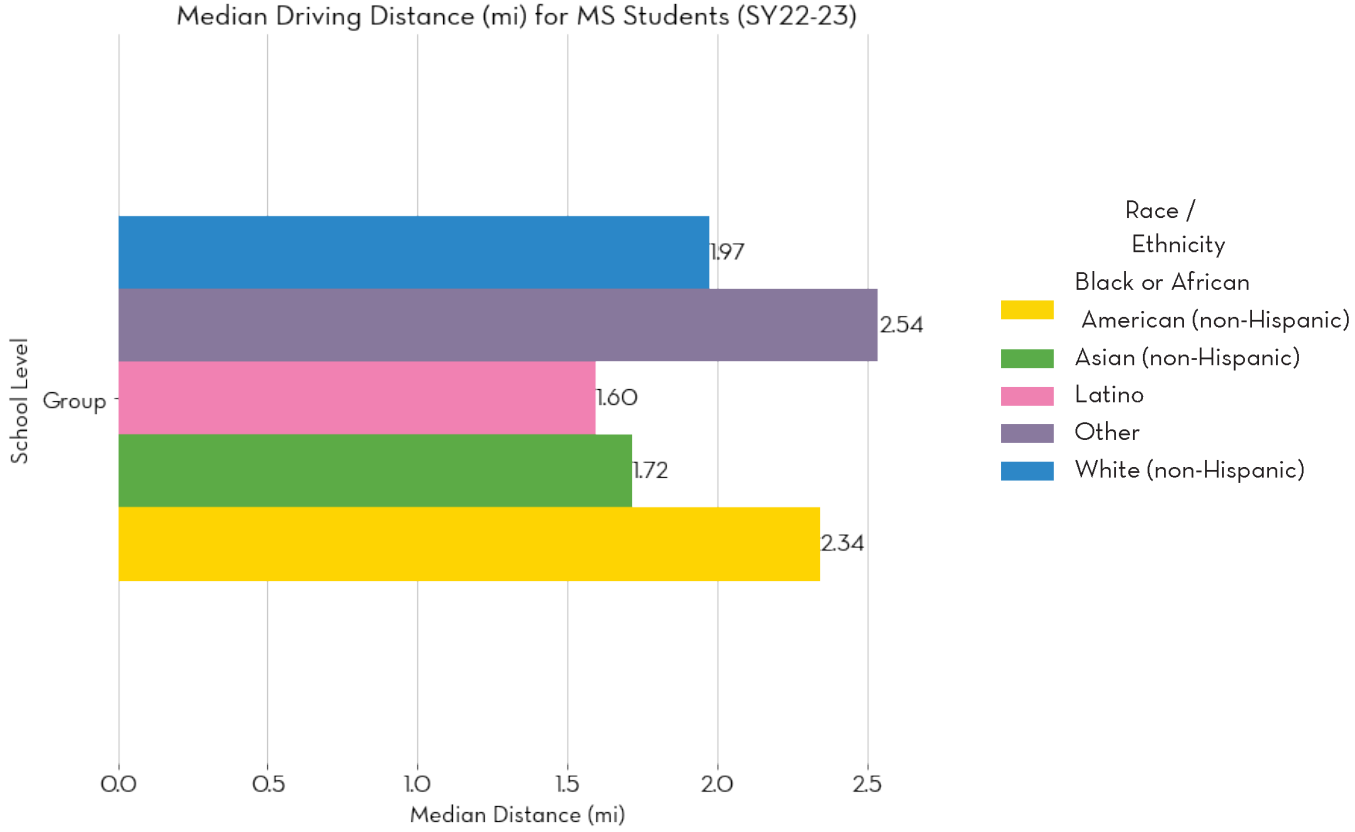

[Explore this information on EdScape's Distance to School page.](#)

Median Driving Distance by Sector and Student Ward (SY22-23)

Explore this information on EdScape's [Distance to School](#) page.

Median Driving Distance by Elementary Student Race/Ethnicity

[Explore this information on EdScape's Trends in Distance to School by Grade Band page.](#)

Median Driving Distance by Middle School Student Race/Ethnicity

[Explore this information on EdScape’s Trends in Distance to School by Grade Band page.](#)

Distance by race/ethnicity and accountability framework scores