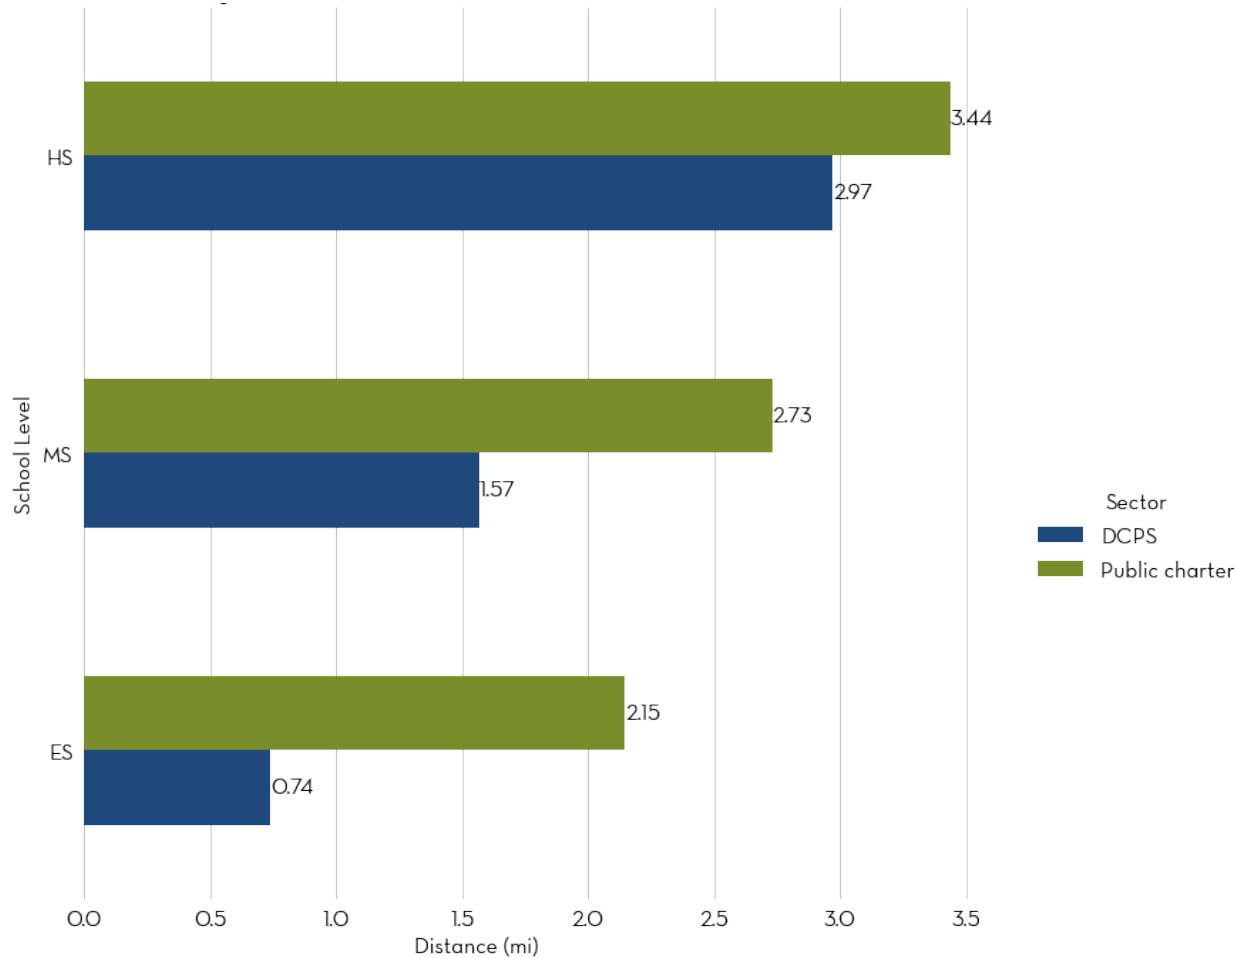

2023 Boundary and Student Assignment Study Supplement

Distance to School

Median Drive Distance by Sector over Time

[Explore this information on EdScape's Distance to School page.](#)

Median Driving Distance by Sector and Grade Band (SY22-23)

[Explore this information on EdScape's Distance to School page.](#)

Median Driving Distance by Sector and Student Ward (SY22-23)

Explore this information on EdScape's [Distance to School](#) page.

Median Driving Distance by Elementary Student Race/Ethnicity

Distance by race/ethnicity and accountability framework scores