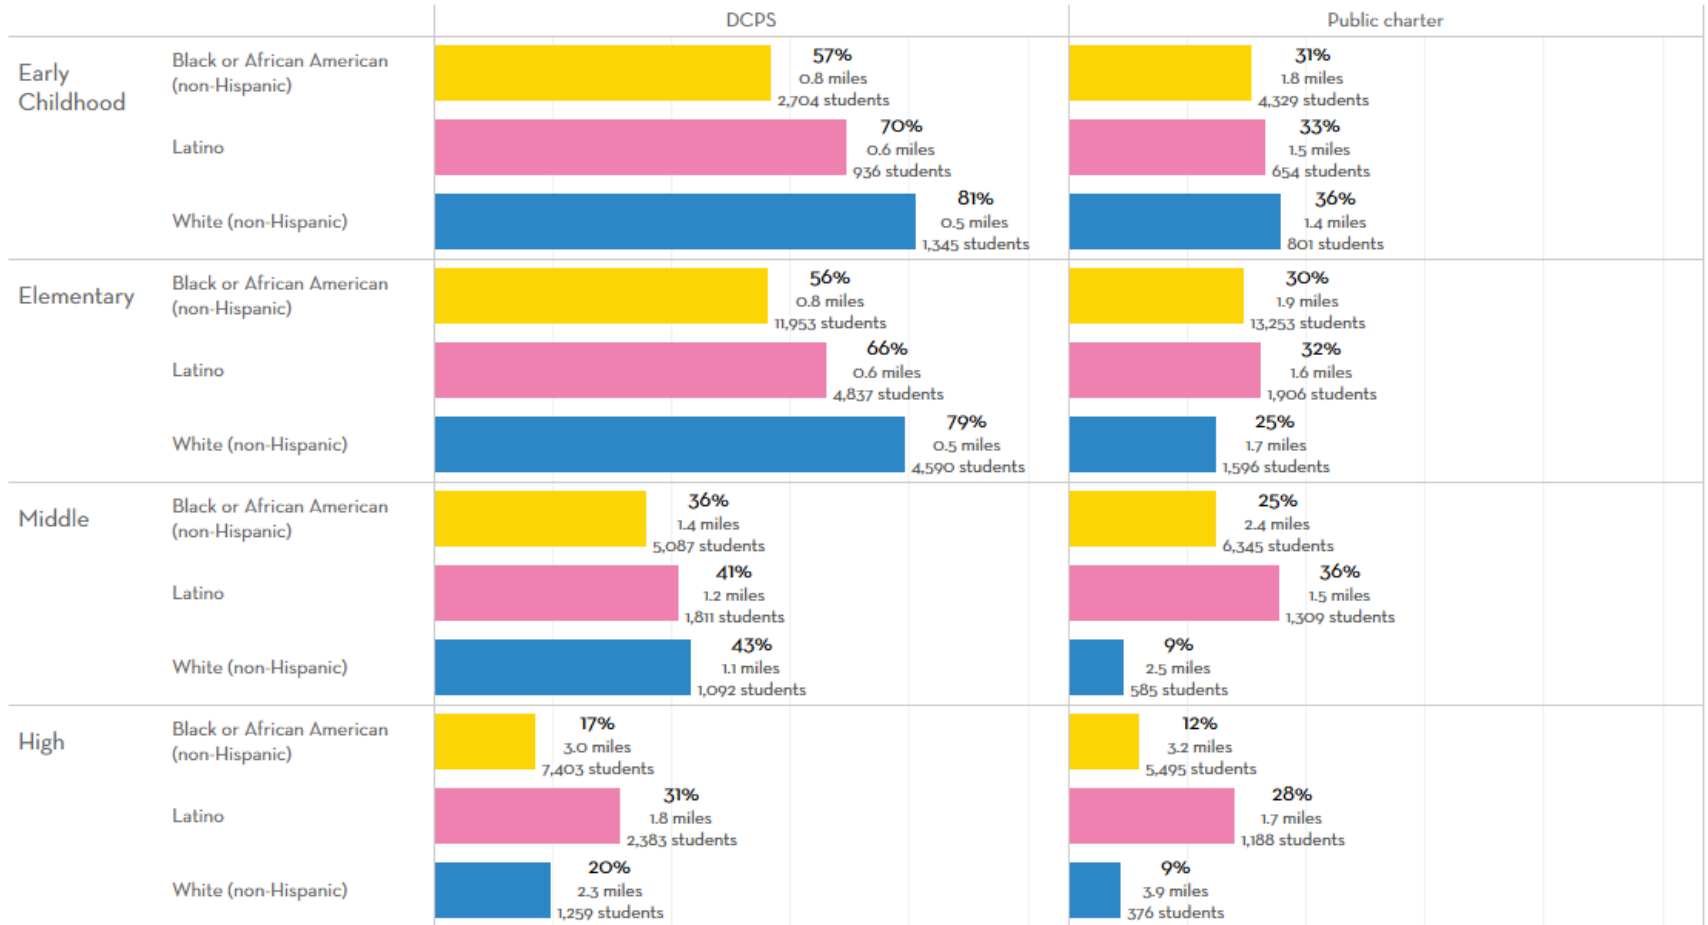

Median Distance to School by Race/Ethnicity, Grade Band, and Sector

Percent of PK-12 Students within 1 mile of School, Median Walk Distance, Number of students by School Level, Sector, Race/Ethnicity, SY21-22