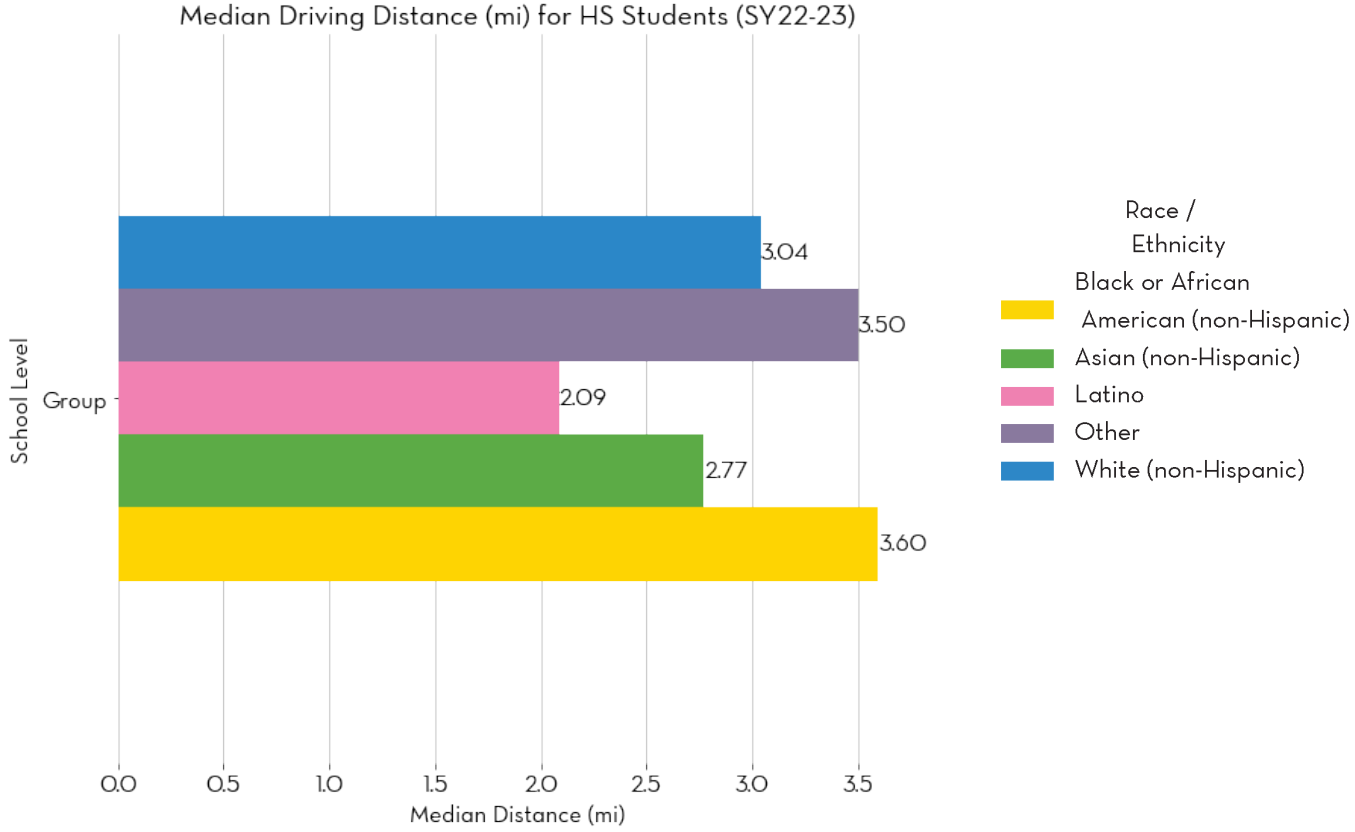

Median Driving Distance by High School Student Race/Ethnicity

[Explore this information on EdScape’s Trends in Distance to School by Grade Band page.](#)