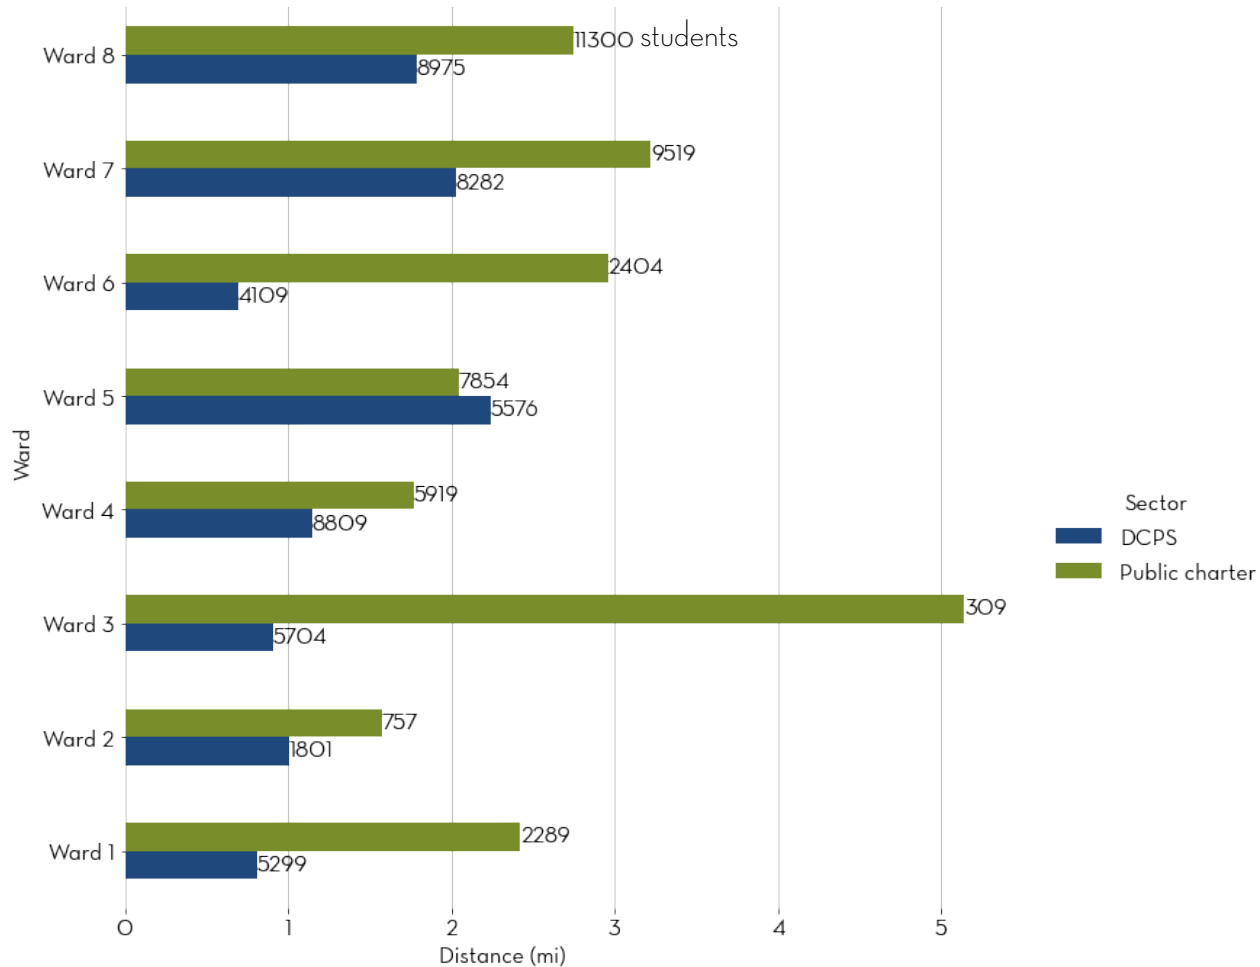

2023 Boundary and Student Assignment Study Supplement

Distance to School

Median Drive Distance by Sector over Time

[Explore this information on EdScape's Distance to School page.](#)

Median Driving Distance by Sector and Grade Band (SY22-23)

[Explore this information on EdScape's Distance to School page.](#)

Median Driving Distance by Sector and Student Ward (SY22-23)

Explore this information on EdScape's [Distance to School](#) page.

Median Driving Distance by Elementary Student Race/Ethnicity

Distance by race/ethnicity and accountability framework scores