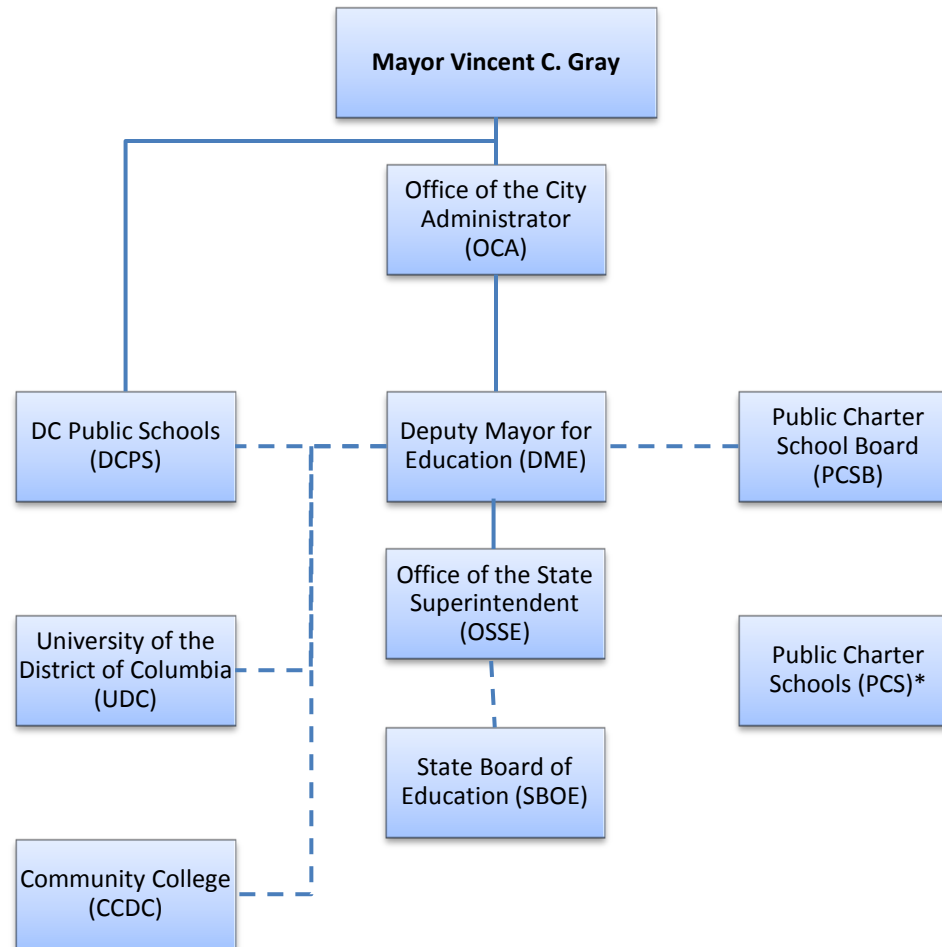

Organizational Chart of District of Columbia Education Agencies

*Public Charter Schools are operated by autonomous Local Education Agencies (LEA).